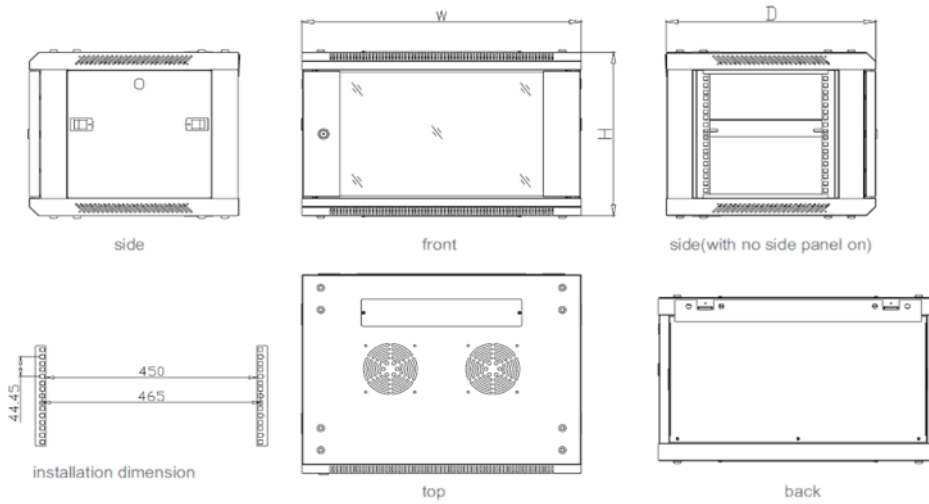

### Features:

-  Exquisite design with precise dimensions and craftsmanship
-  Two side panels for each side can be separately open with locks, which are easy to operation and maintenance
-  Two back sides with multifunctional cable routing panels
-  High-class locks
-  Casters and support feet can be installed simultaneously
-  Optional pedestals for fixation, cable routing, ventilation, and rat proof
-  Curved front screen door & back double screen door enable equipment to ventilate well
-  Various optional accessories
-  Pro-Rack logo is printed on the side panel

## Structure

1. Top cover
2. Bottom plate
3. Frame
4. Front door
5. Side panel
6. Horizontal bracket
7. L-shaped bar
8. Back panel
9. Mounting panel
10. Profile Rail

## Size