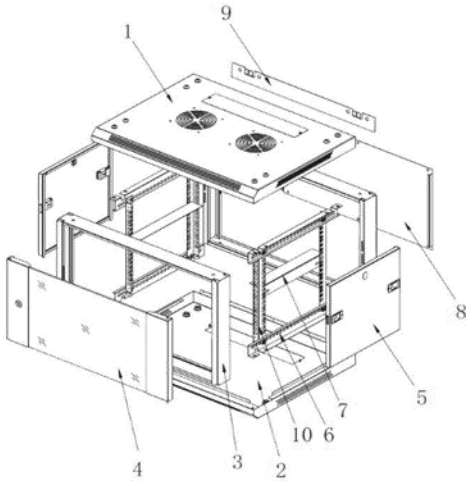

### Description:

 Wall mount cabinet with glass door, 1 fan, 1 shelf and 1 PDU 6 outlet.

### Load capacity:

 Static load: 800KG

## Structure

1. Top cover
2. Bottom plate
3. Frame
4. Front door
5. Side panel
6. Horizontal bracket
7. L-shaped bar
8. Back panel
9. Mounting panel
10. Profile Rail

## Size